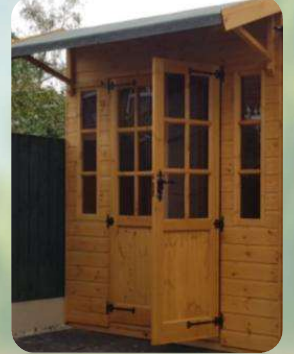

7 FT FRONT HAS THE ROOM FOR EITHER
DOORS + 2 WINDOWS (H /O)
OR OFFSET DOORS + 1 WINDOW (I/P)

6 FT FRONT HAS THE ROOM FOR
DOORS + 2 WINDOWS (H /O)

5 FT FRONT
HAS THE ROOM
FOR ONLY
DOORS

GEORGIAN RANGE

FULL PANE STYLE