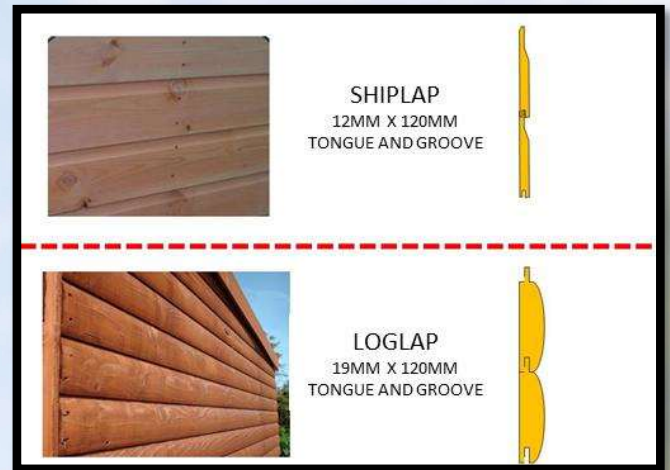

*Includes  
Potting Shelf*

*Straight Front*

*Angled Front*

**Opening Hours :** Sat 10.30-3.00 / Mon - Wed 8.30-3.00 / Thurs - Fri varies due to deliveries Please ring first.  
Sundays and Bank Holidays Closed

PRICES PRINTED MAY 2026  
ALL SIZES ARE APPROXIMATE

Potting sheds come with a floor and roof that is made using tongue & groove matchboard. This is 12mm thick which comes with a planed finish. Boards join together creating a stronger floor and roof.