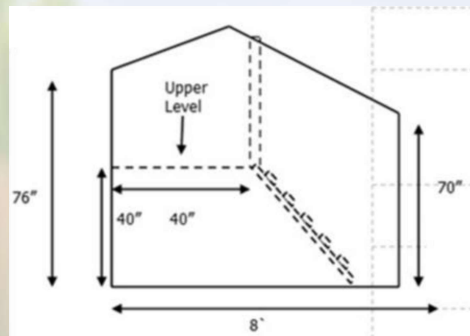

The Hideaway House comes as a standard size 8x6 & 8x4 with a 2ft veranda. If you require a custom size please ask and we will be happy to quote. When choosing your size please remember the internal useable size is approximately 5 inches smaller than the size chosen! Also When preparing your base the floor panel will always be 2 inches smaller than your chosen size.

The Hideaway house comprises of a raised area with ladder up to it and to the front of the unit is a 2ft veranda made with match board tongue and groove on the floor and roof.(can be made without veranda).Please ask for more details on this

8x4 (+ 2ft Veranda)	£1,130.00
8x6 (+ 2ft veranda)	£1,195.00

Ideal for age 10+ children/teens who want there own space. And best of all when they get bored of it you have a summer house or storage shed ready made!

The garden hideout comprises of two windows either side of the door and two windows towards the front on both sides.The door is split in two to create a stable door and the roof gives a 1ft overhang veranda..

	Shiplap	Loglap
8x6	£1,045.00	£1,280.00
8x8	£1,190.00	£1,480.00