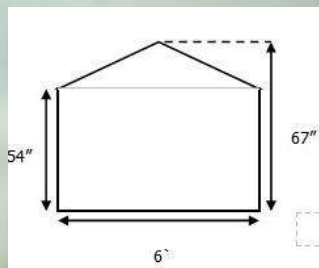

SHIPLAP £330.00

LOG LAP £390.00

The Little Den comes as a standard size 6x4 . If you require a custom size please ask and we will be happy to quote. When choosing your size please remember the internal useable size is approximately 5 inches smaller than the size chosen! Also When preparing your base the floor panel will always be 2 inches smaller than your chosen size.

The little den playhouse comprises of a central door with a perspex window either side it on the front .The roof has a 1ft overhang veranda.

SHIPLAP 6 X 4 £630.00

The Poppy Play House comes as a standard size 6x6 & 6x4 with a 2ft veranda. If you require a custom size please ask and we will be happy to quote. When choosing your size please remember the internal useable size is approximately 5 inches smaller than the size chosen! Also When preparing your base the floor panel will always be 2 inches smaller than your chosen size.

**The Hideaway House** comes as a standard size 8x6 & 8x4 with a 2ft veranda. If you require a custom size please ask and we will be happy to quote. When choosing your size please remember the internal useable size is approximately 5 inches smaller than the size chosen! Also When preparing your base the floor panel will always be 2 inches smaller than your chosen size.