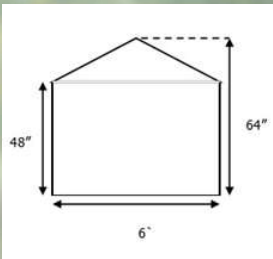

SHIPLAP £330.00

LOG LAP £390.00

The Little Den comes as a standard size 6x4 . If you require a custom size please ask and we will be happy to quote. When choosing your size please remember the internal useable size is approximately 5 inches smaller than the size chosen! Also When preparing your base the floor panel will always be 2 inches smaller than your chosen size.

The little den playhouse comprises of a central door with a perspex window either side it on the front .The roof has a 1ft overhang veranda.

SHIPLAP 6 X 4 £630.00

The Poppy Play House comes as a standard size 6x6 & 6x4 with a 2ft veranda. If you require a custom size please ask and we will be happy to quote. When choosing your size please remember the internal useable size is approximately 5 inches smaller than the size chosen! Also When preparing your base the floor panel will always be 2 inches smaller than your chosen size.

**The Hideaway House** comes as a standard size 8x6 & 8x4 with a 2ft veranda. If you require a custom size please ask and we will be happy to quote. When choosing your size please remember the internal useable size is approximately 5 inches smaller than the size chosen! Also When preparing your base the floor panel will always be 2 inches smaller than your chosen size.