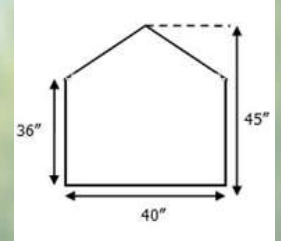

SHIPLAP £330.00

LOG LAP £390.00

The Little Den comes as a standard size 6x4 . If you require a custom size please ask and we will be happy to quote. When choosing your size please remember the internal useable size is approximately 5 inches smaller than the size chosen! Also When preparing your base the floor panel will always be 2 inches smaller than your chosen size.

The little den playhouse comprises of a central door with a perspex window either side it on the front .The roof has a 1ft overhang veranda.

SHIPLAP 6 X 4 £630.00

The Poppy Play House comes as a standard size 6x6 & 6x4 with a 2ft veranda. If you require a custom size please ask and we will be happy to quote. When choosing your size please remember the internal useable size is approximately 5 inches smaller than the size chosen! Also When preparing your base the floor panel will always be 2 inches smaller than your chosen size.

**The Hideaway House** comes as a standard size 8x6 & 8x4 with a 2ft veranda. If you require a custom size please ask and we will be happy to quote. When choosing your size please remember the internal useable size is approximately 5 inches smaller than the size chosen! Also When preparing your base the floor panel will always be 2 inches smaller than your chosen size.